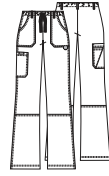

4824
Round Neck Top
XS-3XL (26")

4746
V-Neck Top
XXS-5XL (26")

4200/P/T
Natural Rise Pull-on
Cargo Pant
XS-5XL (30")
[P] XS-3XL (27½")
[T] XS-2XL (33")

4101/P/T
Natural Rise
Drawstring Pant
XXS-3XL (31")
[P] XXS-2XL (28½")
[T] XXS-3XL (34")