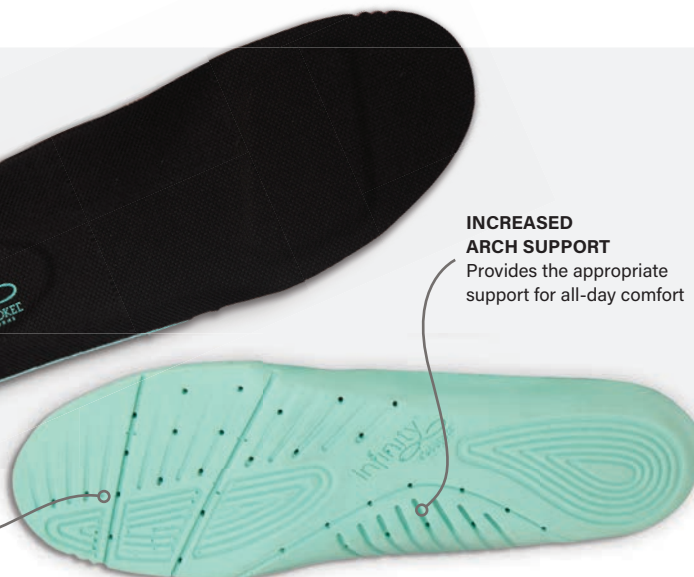

Infinity

by CHEROKEE UNIFORMS

pictured
Men's Flow Leather
Sneaker in White
(WHT)

Available in wide (WHZ)

M-FLOW (Men's) Available in Wide!

FEATURES:

- Leather upper with synthetic overlays for added design texture
- Insole and lining treated with odor-reducing, antimicrobial* agent
- Insole is latex-free and removable
- Insole is perforated to increase breathability, keeping feet dry and comfortable
- Heel cupping and arch support for stability and all-day comfort
- High-rebound EVA foam midsole for responsive cushioning and shock absorption
- Oil- and slip-resistant rubber outsole
- Heel height: 1½"

Men's Sizes: 8-11, 12, 13 | Width: M, W*

M-RUSH (Men's) Available in Wide!

FEATURES:

- Leather upper
- Insole and lining treated with odor-reducing, antimicrobial* agent
- Insole is latex-free and removable
- Insole is perforated to increase breathability, keeping feet dry and comfortable
- Heel cupping and arch support for stability and all-day comfort
- Vulcanized midsole for added flexibility and comfort with hidden foam to provide exceptional cushioning
- Oil- and slip-resistant rubber outsole
- Heel height: 1"

Men's Sizes: 8-11, 12, 13 | Width: M, W*

*Men's Wide available in sizes 8-11, 12, 13

REMOVABLE,
LATEX-FREE
POLYURETHANE
INSOLES FOR
ALL-DAY
COMFORT

HEEL CUPPING
Provides stability

INCREASED
ARCH SUPPORT
Provides the appropriate
support for all-day comfort

BREATHABILITY
Strategically placed holes
offer increased air circulation