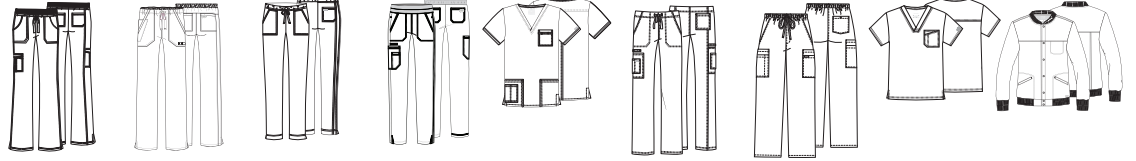

COLOR AND STYLE MATRIX

Colors and styles listed in order of popularity.

Styles and colors featured are reorderable and Cotton/Poly/Spandex Twill.

Center back lengths and inseams are listed in parentheses.

- **24001/P/T**
  Low Rise Drawstring Cargo Pant
  XXS-3XL (31")
  [P] XXS-2XL (28½")
  [T] XS-2XL (34")
- **WW130/P/T**
  Mid Rise Drawstring Pant
  XXS-5XL (31")
  [P] XXS-2XL (28½")
  [T] XS-2XL (34")
- **4203/P**
  Mid Rise Drawstring Pant
  XXS-3XL (31")
  [P] XS-2XL (28½")
- **WW006/P/T**
  Mid Rise Straight Leg Pull-on Cargo Pant
  XXS-5XL (30")
  [P] XXS-2XL (27½")
  [T] XS-2XL (33")
- **4725**
  V-Neck Top
  XS-5XL (28")
- **4043**
  Drawstring Cargo Pant
  XS-5XL (31")
- **4243**
  Fly Front Cargo Pant
  XS-5XL (31")
- **4743**
  V-Neck Top
  XS-5XL (29")
- **WW330**
  Snap Front Jacket
  XS-5XL (28")