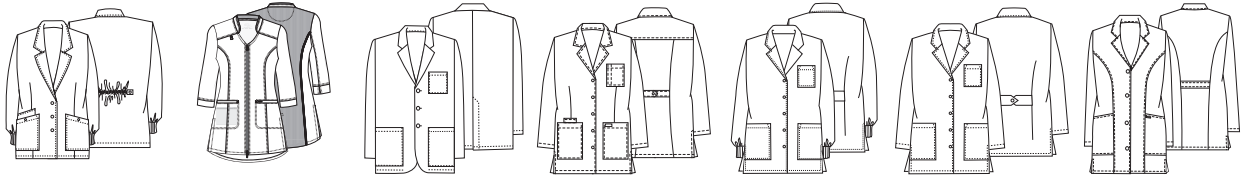

*pictured
84400 in White
(DWHZ)*

MEDICAL

Cherokee Lab Coats are practical and durable, with styles and fits for every professional.

STYLE CODE	◊ WW450AB (WHT)	2317 (WHTC)	2330 (WHTD)	2390 (WHTS)	348 (WHT)	1470 (WHT) ◊1470A (WHTD) ◊1470AB (WHTD)	2316 (WHTC)
Fit	Modern Classic	Modern Classic	Modern Classic	Modern Classic	Modern Classic	Modern Classic	Modern Classic
Sizing	XXS-5XL	XS-3XL	XS-3XL	XS-3XL	4-20	XS-2XL, [A/AB] XS-5XL	XS-3XL
Length	28"	28"	29"	29"	30"	30"	30"
Fabrication	78 Poly/ 20 Rayon/ 2 Spandex Twill	65 Poly/ 35 Cotton Twill w/Soil Release	55 Cotton/ 45 Poly Poplin	Brushed 60 Cotton/40 Poly Poplin	65 Poly/ 35 Cotton Twill w/Soil Release	65 Poly/ 35 Cotton Twill w/Soil Release	65 Poly/ 35 Cotton Twill w/Soil Release
Pockets	Three outside, one inside	Two outside (double)	Two outside	Two outside	Two outside	Two outside	Two outside
Belt Detail	None	Full back, sewn-in	Half back, sewn-in	Half back, sewn-in	Adjustable back tie	Half back, button	Adjustable, back buttons