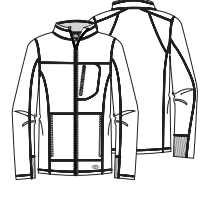

DK310
Zip Front
Warm-up Jacket
XS-5XL (27")

MEN'S				
Black (BLK)				
Navy (NAV)				
Pewter (PWT)				
Royal (ROY)				style not available in this color
Caribbean Blue (CAR)			style not available in this color	style not available in this color
Ciel Blue (CIE)			style not available in this color	style not available in this color
White (WHT)			style not available in this color	style not available in this color
Wine (WIN)			No Tall	style not available in this color
Galaxy Blue (GAB)			style not available in this color	style not available in this color
Hunter Green (HUN)			style not available in this color	
Red (RED)			style not available in this color	
Olive (OLV)			style not available in this color	style not available in this color