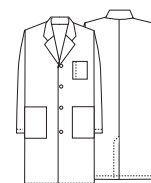

1446
(WHT)

Unisex

XS-5XL

40"

65 Poly/
35 Cotton Twill
w/Soil Release

Three outside

None