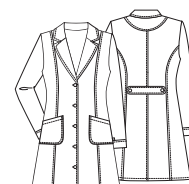

2410
(WHT)

Modern
Classic

XS-3XL

36"

65 Poly/
35 Cotton Twill
w/Soil Release

Two outside

Half back,
button