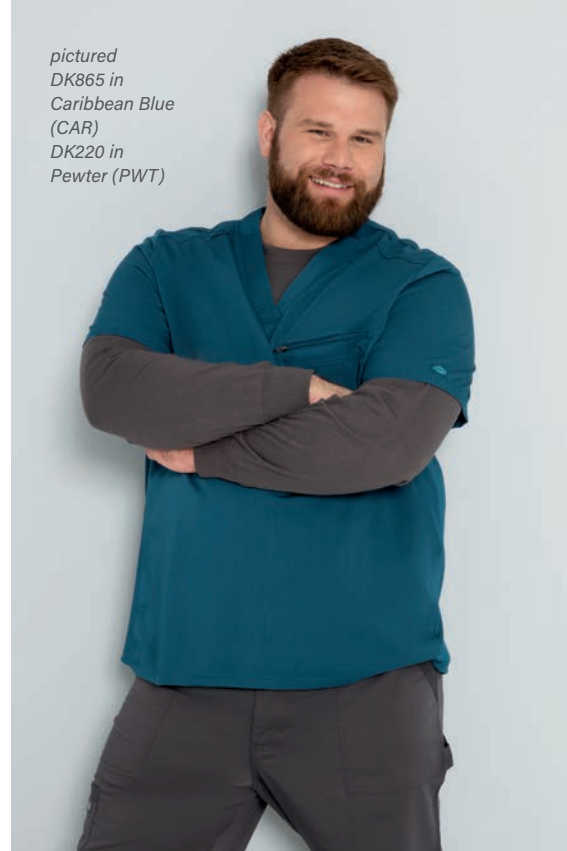

DK865
V-Neck Top
XS-5XL (29")

DK220/S/T
Mid Rise
Zip Fly Pant
XS-5XL (31½")
[S] XS-3XL (29")
[T] S-2XL (34½")

DK845
V-Neck Top
XS-5XL (30")

DK370
Zip Front
Bomber Jacket
XS-5XL (30")

*pictured
DK865 in
Caribbean Blue
(CAR)
DK220 in
Pewter (PWT)*