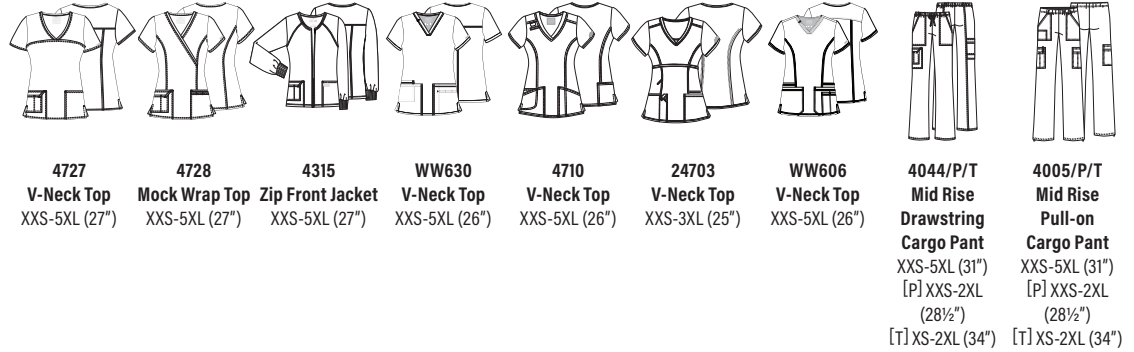

STRETCH YOUR COMFORT ZONE

Soft, sportswear-inspired fabric that stretches two ways for flattering fit and comfort at every move.

TWO-WAY STRETCH

EXTRA SOFT

DURABLE

COLOR AND STYLE MATRIX

Colors and styles listed in order of popularity.

Styles and colors featured are reorderable and Cotton/Poly/Spandex Twill.

Center back lengths and inseams are listed in parentheses.

4727 V-Neck Top XXS-5XL (27")
4728 Mock Wrap Top XXS-5XL (27")
4315 Zip Front Jacket XXS-5XL (27")
WW630 V-Neck Top XXS-5XL (26")
4710 V-Neck Top XXS-5XL (26")
24703 V-Neck Top XXS-3XL (25")
WW606 V-Neck Top XXS-5XL (26")
4044/P/T Mid Rise Drawstring Cargo Pant XXS-5XL (31") [P] XXS-2XL (28½") [T] XS-2XL (34")
4005/P/T Mid Rise Pull-on Cargo Pant XXS-5XL (31") [P] XXS-2XL (28½") [T] XS-2XL (34")

	WOMEN'S TOPS						WOMEN'S PANTS	
Black (BLKW)								
Navy (NAVW)								
Pewter (PWTW)								
Royal (ROYW)								
Wine (WINW)								
Ciel (CIEW)								
White (WHTW)						style not available in this color		
Caribbean Blue (CARW)						style not available in this color		
Teal Blue (TLBW)						style not available in this color		No Tall
Hunter (HUNW)						style not available in this color	style not available in this color	
Galaxy Blue (GABW)						style not available in this color	style not available in this color	No Tall
Grey (GRYW)				style not available in this color	style not available in this color		style not available in this color	No Tall
Khaki (KAKW)						style not available in this color	style not available in this color	
Eggplant (EGGW)						style not available in this color	style not available in this color	No Tall
Grape (GRPW)					style not available in this color	style not available in this color	style not available in this color	No Tall
Red (REDW)			style not available in this color			style not available in this color	style not available in this color	No Tall
Olive (OLVW)			style not available in this color	style not available in this color	style not available in this color	style not available in this color	style not available in this color	style not available in this color
Turquoise (TRQW)			style not available in this color			style not available in this color	style not available in this color	No Tall
Shocking Pink (SHPW)			style not available in this color	style not available in this color		style not available in this color	style not available in this color	No Tall