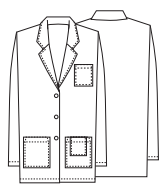

346
(WHT)

Modern
Classic

4-20

32"

55 Cotton/
45 Poly Poplin

Four outside,
one inside

None