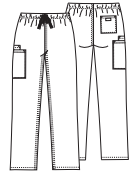

4100/S/T Drawstring Cargo Pant
XXS-5XL (31")
[S] XS-3XL (28½")
[T] S-2XL (34")