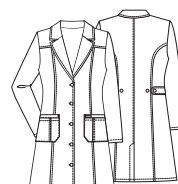

2319
(WHTC)

Modern
Classic

XS-3XL

36"

65 Poly/
35 Cotton Twill
w/Soil Release

Two outside
(double)

Adjustable, back
button tabs